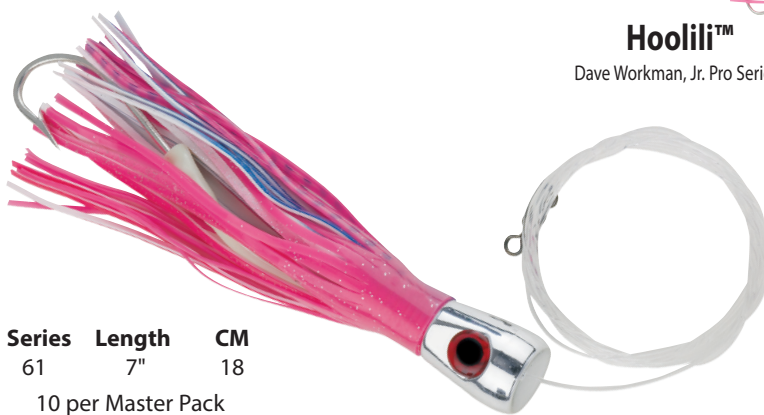

AVAILABLE COLORS

The Hoolili has a concave hard plastic head to provide digging action. This leaves a large stream of bubbles. Always troll behind a Boone Bird used with natural bait or by itself. The Hoolili is rigged on 130 lb mono with a 6/0 SS Super Strong hook.