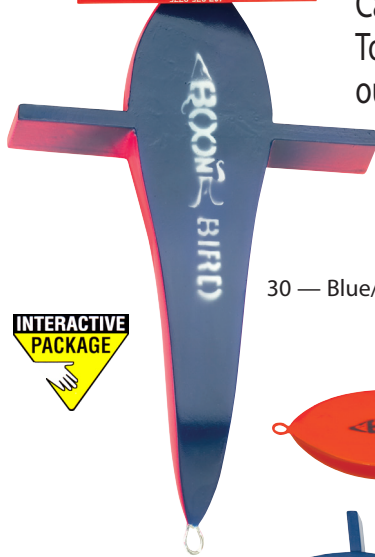

In 1985 Boone started the Bird revolution. Today, the Boone Birds continue to raise fish and help their Captains Win Tournaments through out the World.