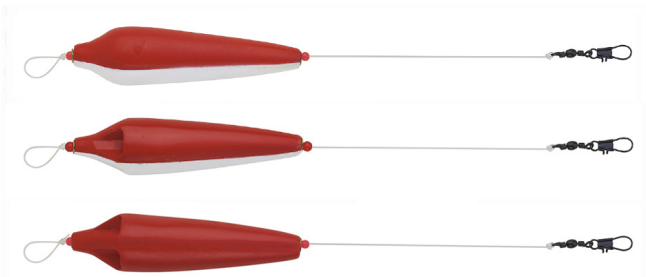

Croaker Rig

Series:	Desc	QTY STD:	Mast Pack:
45200	Shad Rig Float	1	10
45400	Unweighted Pop- Top Float	1	10
45600	Weighted Pop-Top Float	1	10

Snapper Rig has 2 #1 gold hooks with Hi-Lo type of rig-black crane swivel with interlock snap for your weight.