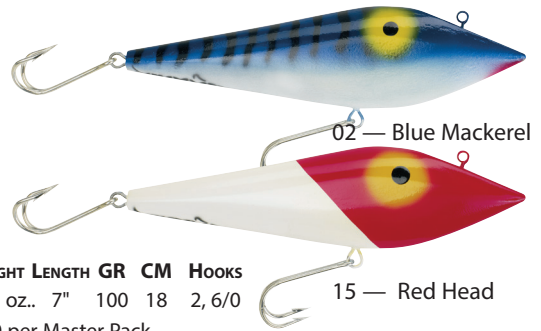

SERIES WEIGHT LENGTH GR CM Hooks
580 3-1/2 oz.. 7" 100 18 2, 6/0
10 per Master Pack

Sundance Popper™ thru-Wire

The Sundance Popper™, when worked through the water looks like a strobe light because of the mirrors. Thru-wire attached to two triple strength Mustad Hooks.