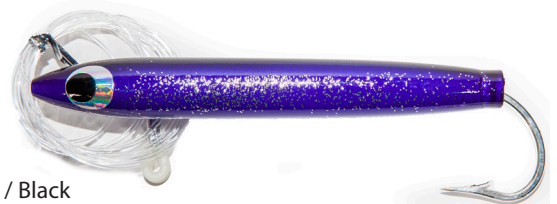

Purple / Black