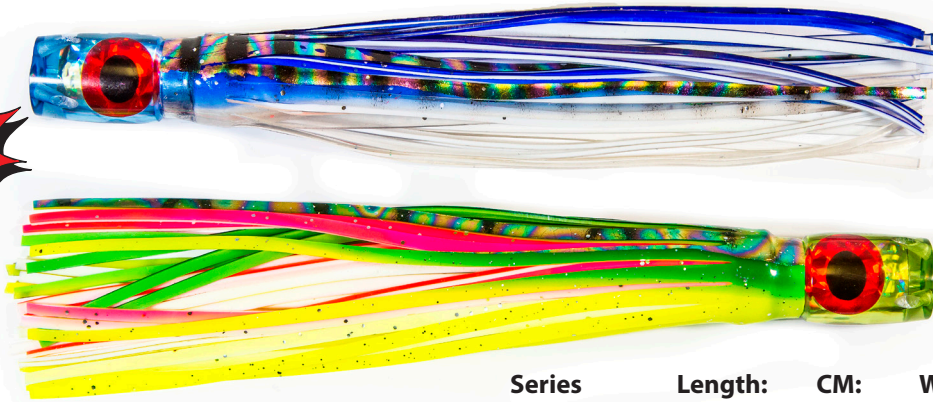

Mac Jets

Series	Length:	CM:	WT:	Mas. Pack:
114	7 1/2"	19	2 oz.	10
115	9 1/2"	24	4 oz.	10

The Hoolili (Hawaiian word for "fish in the wake") collection of custom hand crafted lures are made of the finest clear casting resin. They are polished to obtain a crystal clear finished head. **The Little and Medium Mac Jets** are the first lures of our custom series.

Hoolili's, "**star of the islands**" are perfect for catching; Marlin, Sailfish, Tuna, Mahi Mahi, Ono and all other saltwater species.