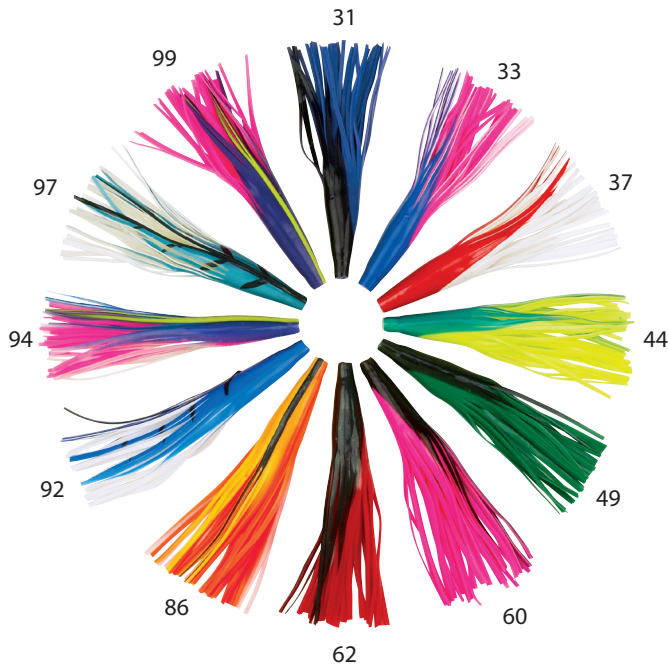

Master Pack 10

Curl Tails

ITEM	COLOR	LTH.	CM	QTY. MAS PACK
72110	Glo	2"	5cm	10
72112	Black	2"	5cm	10
72129	Green/Glo	2"	5cm	10
72135	Pink	2"	5cm	10
72136	Pink/Pearl	2"	5cm	10
72141	Pearl	2"	5cm	10
72142	Root Beer	2"	5cm	10
72150	Gold	2"	5cm	10
72180	Aqua	2"	5cm	10
72187	Chartreuse	2"	5cm	10
72190	Clear/Black/Silver	2"	5cm	10
72191	Clear/Red/Blue	2"	5cm	10

6 per Master Pack

Marlin fishing in Sudawane Bay South Africa

How to Rig BALLYHOO

Tuna Tail Weber Style

Series:	Size	cm	Desc	Qty/Pk	Mast. Pk
056	5 1/2"	14	Double Skirt	2	10
057	5 1/2"	14	Double Skirt	10	10
058	5 1/2"	14	Double Skirt	5	10

Tuna Tail Weber style double skirts are the perfect way to make your BallyHoo more attractive to fish and help preserve your bait.

Series:	Hook	Qty/Pk	Mast. Pk
00620	6/0	3	10
00621	7/0	3	10
00622	8/0	3	10