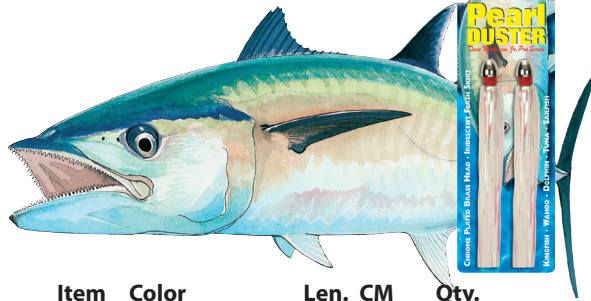

Pearl Duster™

Dave Workman, Jr. Pro Series

Chartreuse